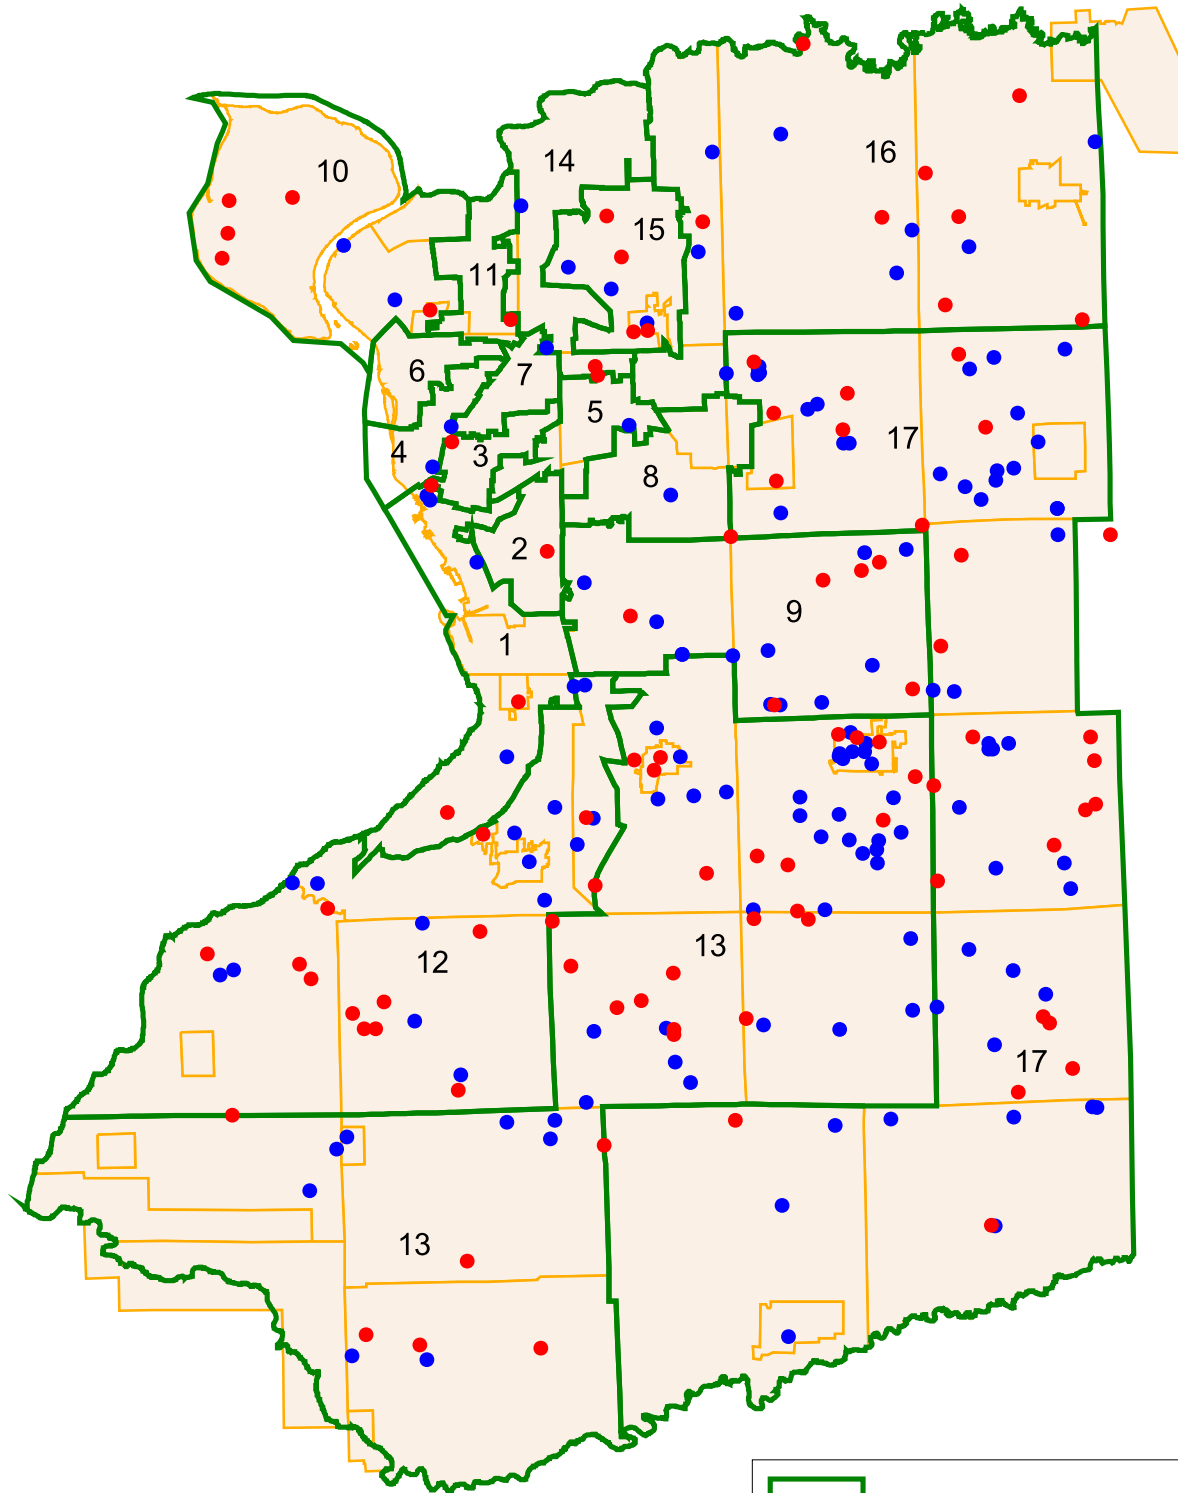

Erie County Soil and Water Conservation District 2002-2003 Technical Assistance Requests

4 0 4 8 Miles

	Erie County Legislative Districts (1999)
	Erie County Municipal Boundaries
	2002 Technical Assistance Sites (138 Landowners assisted)
	2003 Technical Assistance Sites [Jan-July] (84 Landowners assisted)